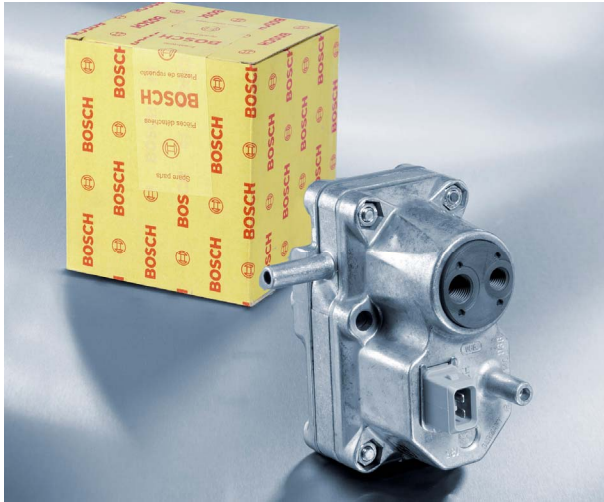

Warm-up governor / Bosch eXchange

Features

- essential part of the K-Jetronic
- mixture enrichment in the warm-up period, therefore optimized combustion after cold start
- enrichment made by taking influence on the control pressure
- optional functions like full load enrichment

Order Number Bosch F 026 TX2 ...

continuous extension of assortment
and 1:1-REMAN

BOSCH

Warm-up governor / Bosch eXchange

original number		order number	brand
0 438 140 005	->	F 026 TX2 080	BMW, Volvo
0 438 140 010	->	F 026 TX2 105	Mercedes-Benz
0 438 140 011	->	F 026 TX2 109	Porsche
0 438 140 015	->	F 026 TX2 081	Mercedes-Benz
0 438 140 031	->	F 026 TX2 082	Mercedes-Benz
0 438 140 033	->	F 026 TX2 110	Porsche
0 438 140 036	->	F 026 TX2 106	Porsche
0 438 140 038	->	F 026 TX2 083	Citroën, Ford, Peugeot, Renault, Volvo
0 438 140 047	->	F 026 TX2 084	Peugeot
0 438 140 052	->	F 026 TX2 085	Ford
0 438 140 054	->	F 026 TX2 112	Porsche
0 438 140 056	->	F 026 TX2 086	Mercedes-Benz
0 438 140 057	->	F 026 TX2 087	Mercedes-Benz