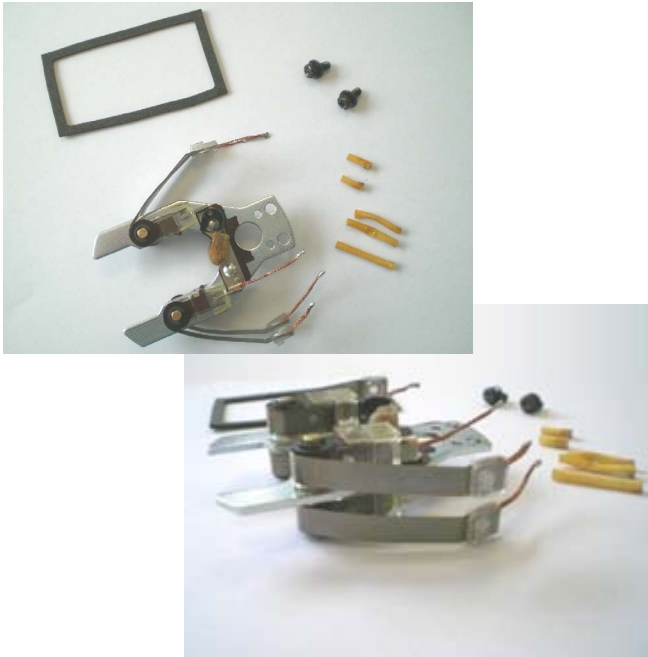

Pulse Generator for Ignition Distributor of the D-Jetronic

Features

- repair kit
- integrated in ignition distributor
- gives signal to the control unit of the D-Jetronic for opening the injection valves
- applies in MB passenger cars of the series W111, W108/109 and R107; 8 cyl. engines with D-Jetr.

Customer Benefits

- production & testing with genuine assets
- high reliability through routine production
- replaces 1 230 090 009 and 1 230 090 013

Order Number Bosch
F 026 T03 035

BOSCH

Pulse Generator for Ignition Distributor of the D-Jetronic

BOSCH

Pulse Generator for Ignition Distributor of the D-Jetronic

original number		replacement number	brand
1 230 090 009	->	F 026 TX2 033	Mercedes-Benz
1 230 090 013	->	F 026 TX2 033	Mercedes-Benz

Pulse Generator for Ignition Distributor of the D-Jetronic

Useable in this ignition distributors:

Bosch

0 231 302 001
0 231 302 002
0 231 401 001
0 231 401 002
0 231 401 003
0 231 402 001
0 231 402 002
0 231 402 004
0 231 402 005
0 231 402 006
0 231 402 007
0 231 403 001
0 231 403 003
0 231 403 004
0 231 403 005
0 231 403 006
0 231 403 007
0 231 403 008
0 231 403 009
0 231 404 002